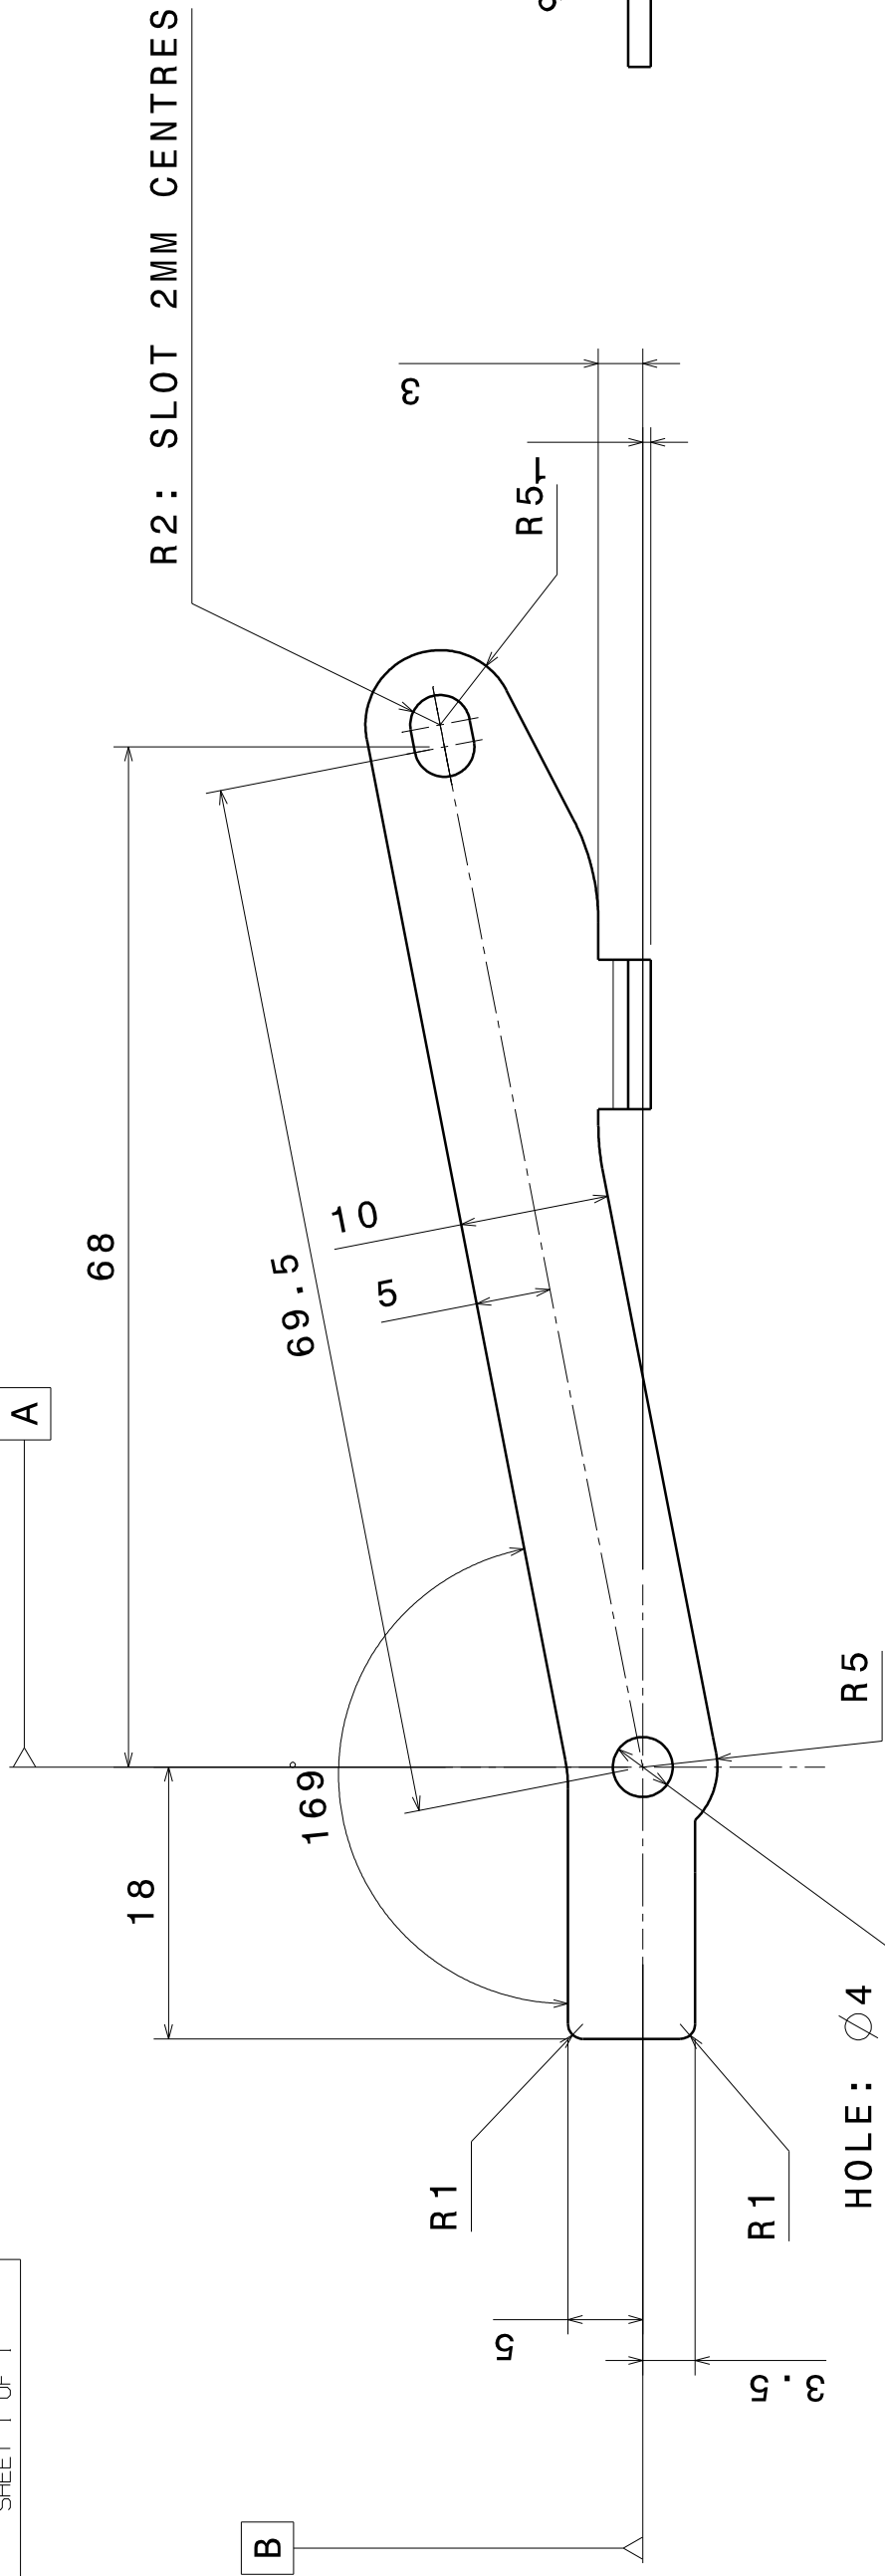

DRG. No.

BT-10006

SHEET 1 OF 1

ISSUE

01

MODIFICATION

PROTO RELEASE

DATE

JUL 2007

Isometric view
Scale: 1:1

THIRD ANGLE
PROJECTION

IF IN DOUBT ASK

DRAWN D WYKES DATE DECEMBER 2005

DIMENSIONS IN MILLIMETRES

SCALE 21

SHEET 1 OF 1